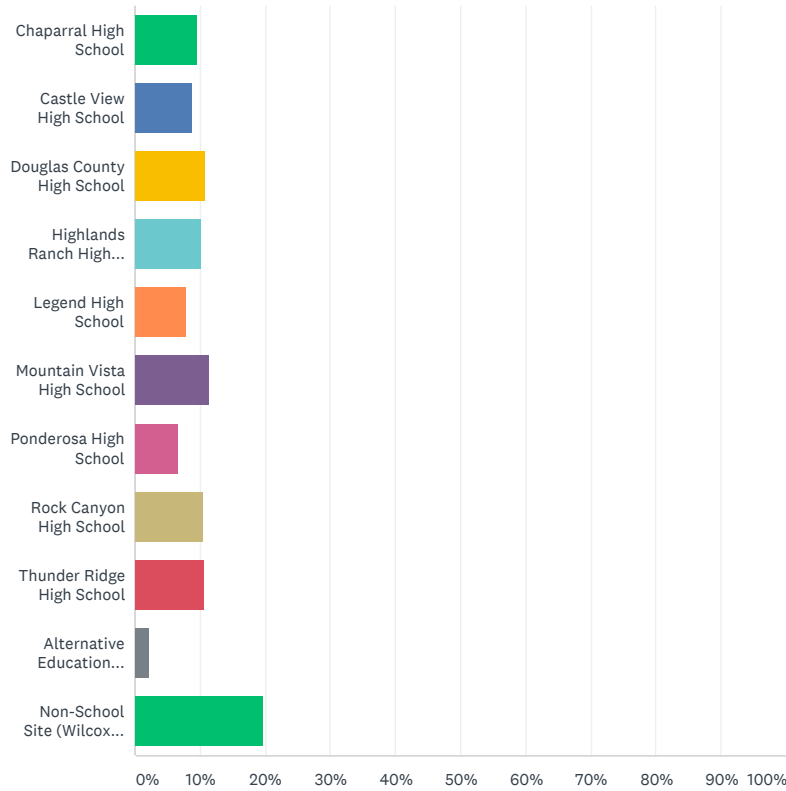

Answered: 8,125 Skipped: 2,162

Share Link

10287 responses

ANSWER CHOICES	RESPONSES
Chaparral High School	11.25% 914
Castle View High School	10.10% 821
Douglas County High School	11.06% 899
Highlands Ranch High School	10.67% 867
Legend High School	10.70% 869
Mountain Vista High School	16.58% 1,347
Ponderosa High School	6.56% 533
Rock Canyon High School	13.51% 1,098
Thunder Ridge High School	12.96% 1,053
Alternative Education Program or Location	1.91% 155
Total Respondents: 8,125	

Q6

I work at a(n):

Answered: 5,975 Skipped: 4,312

ANSWER CHOICES	RESPONSES
Elementary School	31.73% 1,896
Middle School	10.21% 610

Share Link

10287 responses

Q7

I work in the following feeder area(s):

Answered: 5,115 Skipped: 5,172

ANSWER CHOICES

RESPONSES

ANSWER CHOICES	PERCENTAGE	COUNT
Chaparral High School	9.54%	488
Castle View High School	8.72%	446
Douglas County High School	10.81%	553
Highlands Ranch High School	10.15%	519
Legend High School	8.00%	409
Mountain Vista High School	11.42%	584
Ponderosa High School	6.78%	347
Rock Canyon High School	10.40%	532
Thunder Ridge High School	10.67%	546
Alternative Education Program or Location	2.35%	120
Non-School Site (Wilcox, West Support Center, Etc)	19.77%	1,011