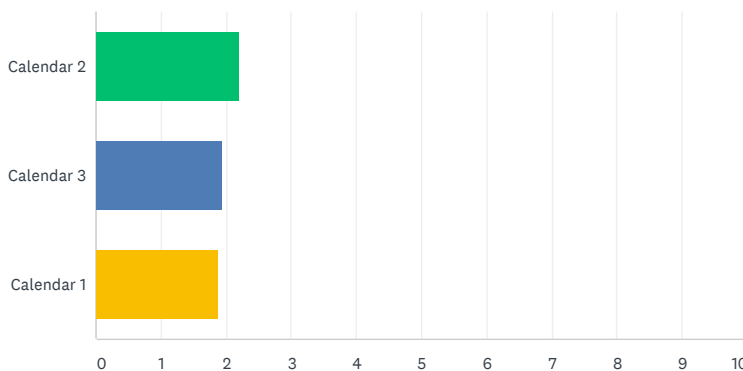

Douglas County School District Calendar Survey

All Pages ▾

Q1

Please review the three calendar options (1,2, and 3) listed below and then rank your preference. (1 - Most Preferred, 3 - Least Preferred) **Each Calendar Option displays both the 2019-2020 and 2020-2021 Calendars.

Answered: 10,112 Skipped: 175

	1	2	3	TOTAL	SCORE
Calendar 2	41.30% 4,122	36.38% 3,631	22.31% 2,227	9,980	2.19
Calendar 3	34.95% 3,478	23.90% 2,379	41.15% 4,095	9,952	1.94
Calendar 1	24.36% 2,425	39.53% 3,936	36.11% 3,595	9,956	1.88