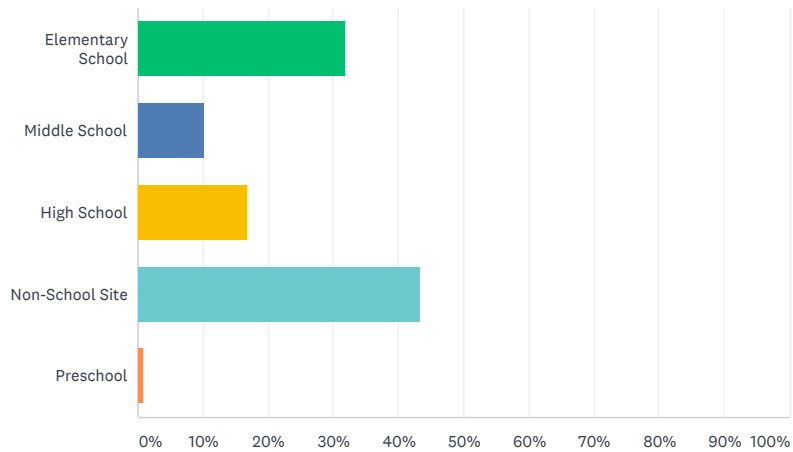

Q6

I work at a(n):

Answered: 5,975 Skipped: 4,312

ANSWER CHOICES	RESPONSES
Elementary School	31.73% 1,896
Middle School	10.21% 610

Share Link

10287 responses