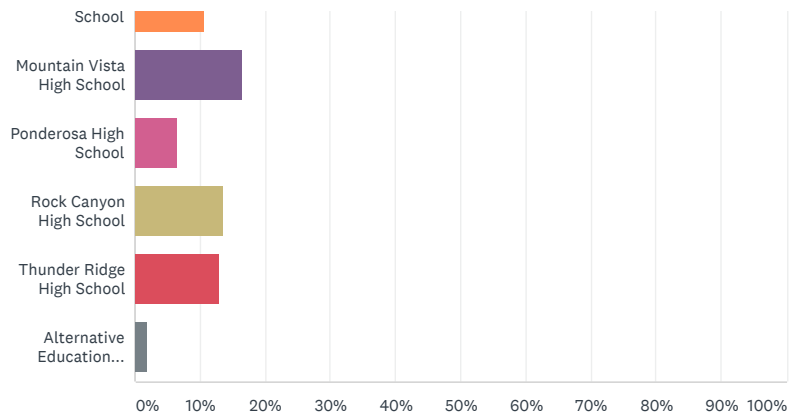

Answered: 8,309 Skipped: 1,978

ANSWER CHOICES	RESPONSES	
Elementary School	62.90%	5,226
Middle School	38.12%	3,167
High School	43.29%	3,597
Preschool	0.99%	82
Total Respondents: 8,309		

Q5

My child or children attend school in the following feeder area(s):

Answered: 8,125 Skipped: 2,162

Share Link

10287 responses

ANSWER CHOICES	RESPONSES
Chaparral High School	11.25% 914
Castle View High School	10.10% 821
Douglas County High School	11.06% 899
Highlands Ranch High School	10.67% 867
Legend High School	10.70% 869
Mountain Vista High School	16.58% 1,347
Ponderosa High School	6.56% 533
Rock Canyon High School	13.51% 1,098
Thunder Ridge High School	12.96% 1,053
Alternative Education Program or Location	1.91% 155
Total Respondents: 8,125	